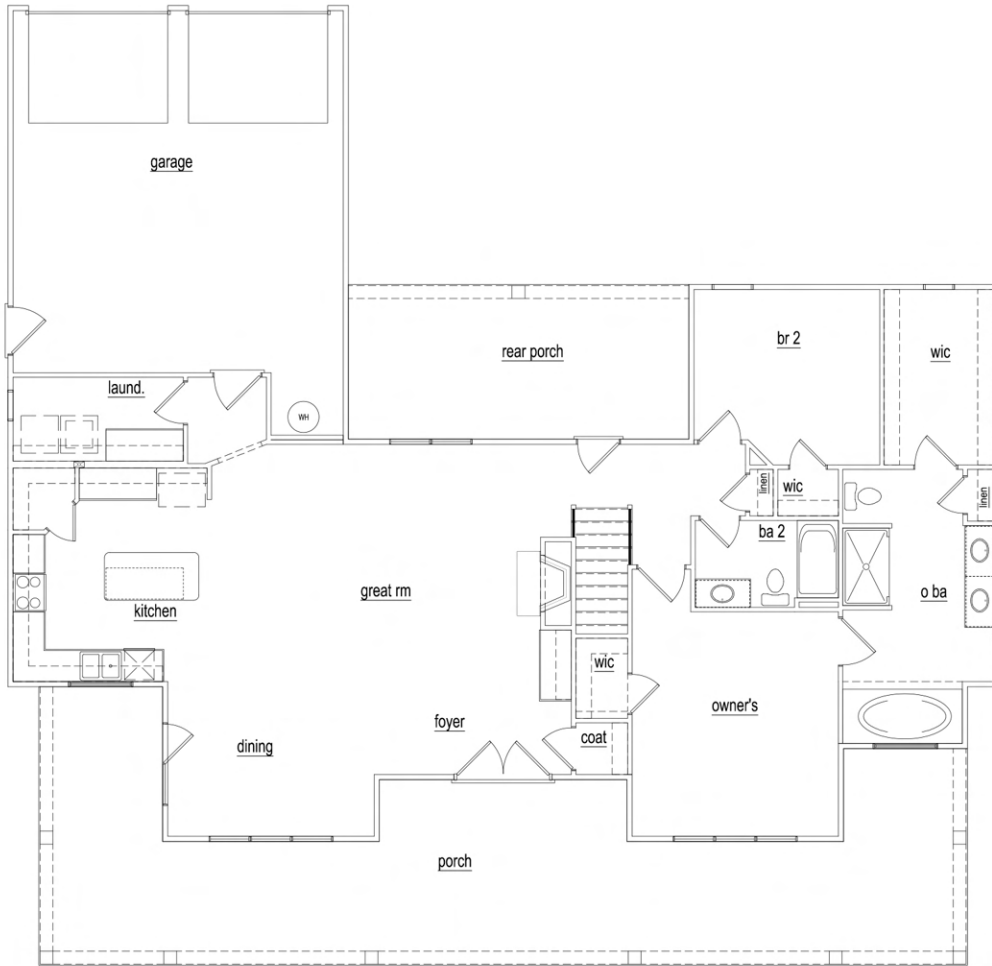

2,223

Sq.Ft.

3

Bedrooms

3

Bathrooms

Two Car

Garage

Unwind in this charming farmhouse with a spacious, open floor plan. The Harmony floor plan allows for maximizing space where you can truly relax in comfort.

WWW.RIMAKHOMES.COM

RIMAK continuously improves home designs and reserves the right to modify homes features and specifications without notice or obligation. Square footage is approximate and includes overall dimensions. Renderings, photos, and floor plans may show upgraded features/options. RIMAK standard features may vary by home design and/or location. Contact a RIMAK Sales Associate for details.

FIRST FLOOR

SECOND FLOOR